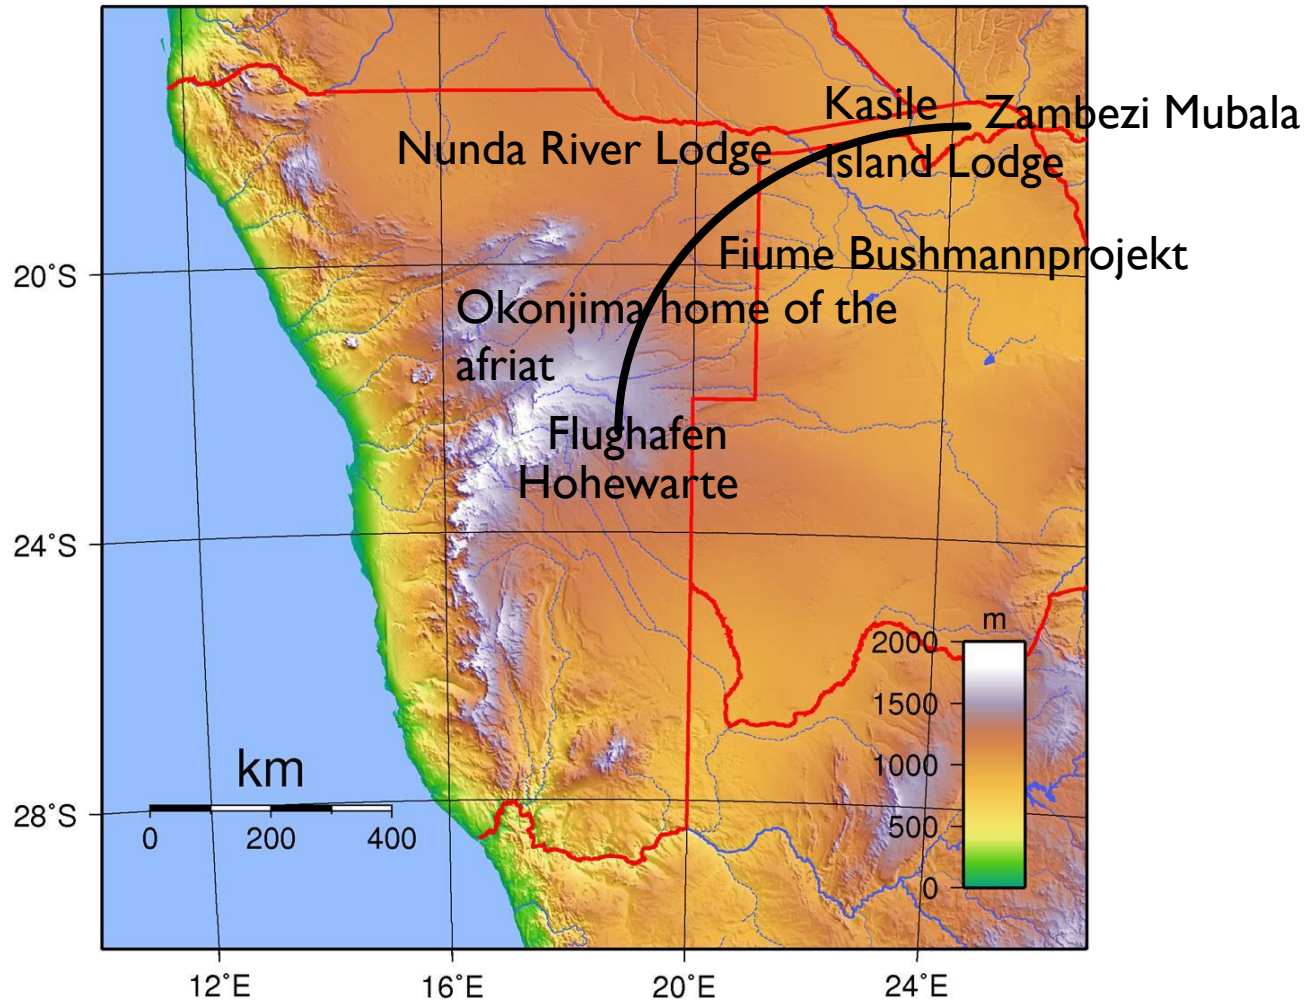

JOIN US IN NAMIBIA

YOUR NAMIBIA

BAOBAB TOUR

TRAVEL ROUTE

OKONJIMA + FIUME LODGE
(BUSHMEN) + NUNDA RIVER
LODGE + KASILE ISLAND LODGE +
ZAMBEZI MUBALA LODGE +
HOHEWARTE WINDHOEK

RATES BAOBAB TOUR

11 DAYSTOUR

Selfdrive TOUROFFER